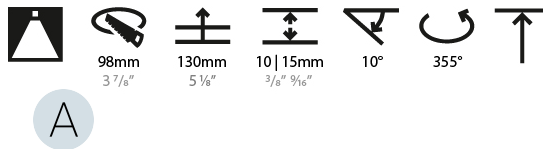

OPTICAL

Reflector°: 10
 Adjustability: Rotational 355°; Tilt 10°

RATINGS AND CERTIFICATIONS

Certified By: Certified for North American Standards
 IP rating: IP54

112mm 4 7/16"

Ø 95mm 3 3/4"

Ø 107mm 4 3/16"

BIONIQ ROUND SEMI ADJUSTABLE RECESSED