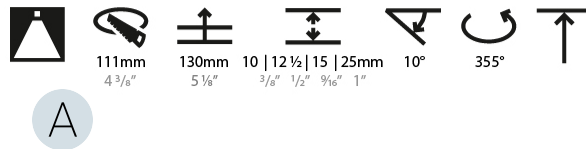

ELECTRICAL

Lamp Type: LED (Zhaga Standard)
Input Wattage (W): 13.2 / 16.5
Total Output Wattage (W): 12.1 / 14.7
Dimming: Tri-Mode (Non-Dimming and Phase Dimming (120Vac only) and 0-10V Dimming)
Driver Included: No
Driver Location: Recessed Housing
Driver Type: Constant Current - Universal
Driver Class: Class 2
Housing: See components
Input Voltage (V): 120 - 277
Constant Current (MA): 350

LED

Number of LEDs: 1
Color Temperature (°K): 2700 / 3000 / 3500 / 4000
Max. Delivered Lumen (lm): 850 / 950 / 1019 / 1040
Nominal Lumen (lm): 960 / 1070 / 1156 / 1180
CRI: >90 CRI
Efficiency (%): 88.5
Lamp Life (hrs): 50000
Upon Request: RGB-W Tunable White Special Color Temperature Special LED

OPTICAL

Reflector°: 10
Adjustability: Rotational 355°; Tilt 10°
Upon Request: Special Beam Angles

RATINGS AND CERTIFICATIONS

Zaneen Group Inc. © 2024, T 1800-388-3382, F 416-247-9319, www.zaneen.com
Certified By: Certified for North American Standards
Available for international specifications by adding "INT" at the end of the existing Model #. For assistance on 'custom' specifications, contact zteam@zaneen.com.
IP Rating: IP20
If a conflict occurs to supply the best product, we reserve the right to change specifications or materials without notice. The most recent specification sheets are found at zaneen.com