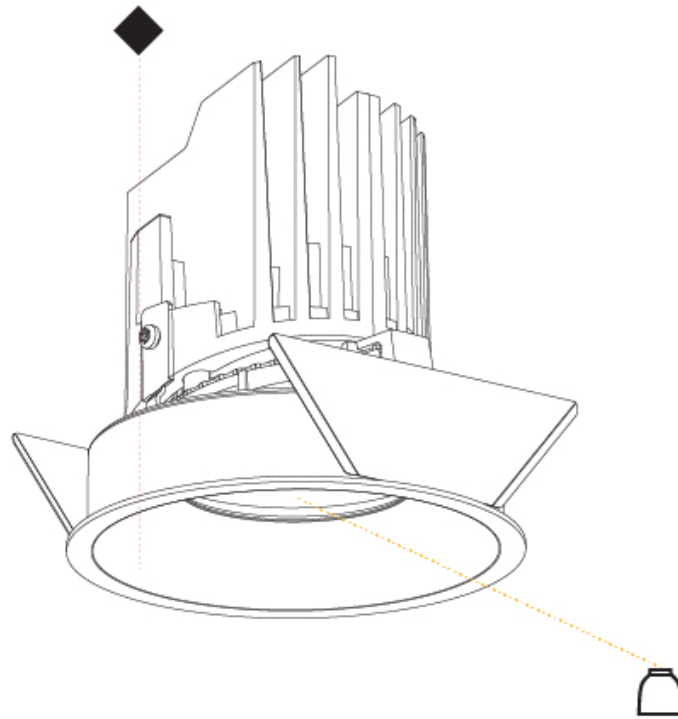

BIONIQ ROUND SEMI ADJUSTABLE RECESSED

A35290-

PROJECT	_____
TYPE	_____
SPECIFIER	_____
QUANTITY	_____
DATE	_____